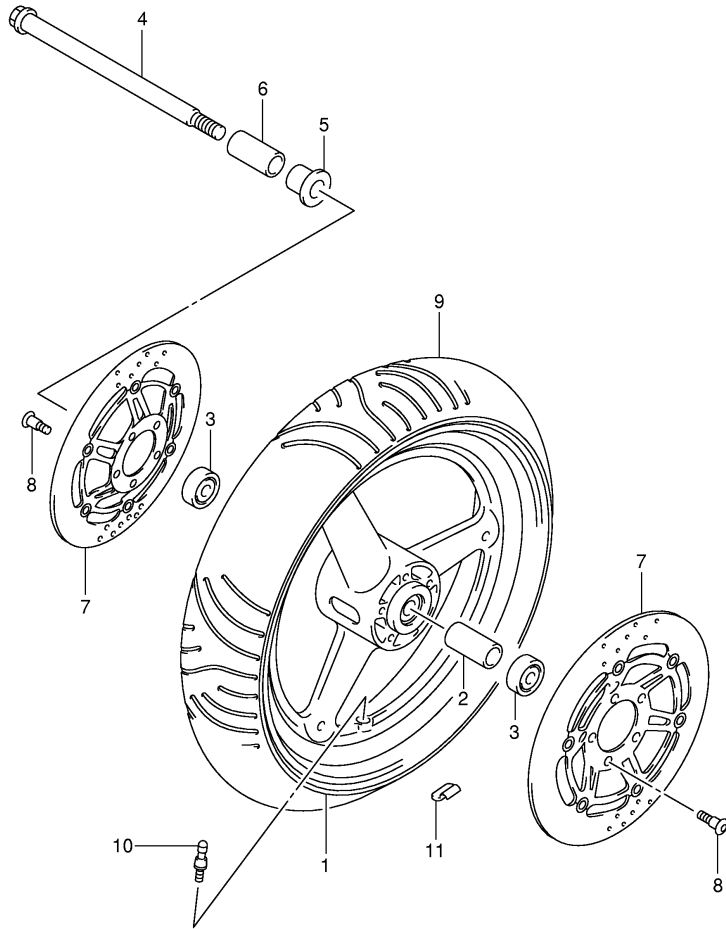

FIG.50

Ref No	Part No	Description
1	54111-03FA0-Y6G	Wheel, Front (17xmt3.50) (silver)
2	09180-17094	Spacer (17.5x22.5x73)
3	08133-62037	Bearing, Rh
4	54711-07F00	Axle, Front
5	54740-32C00	Spacer, Front Axle Rh
6	54741-03FA0	Spacer, Front Axle Rh
7	59210-08F00	Disc, Front Brake
8	09106-08125	Bolt (8x33)
9	55110-20F00	Tire, Front,120/60 Zr17(55w) (metzeler)
10	43130-24A00	Valve Assy, Wheel Rim (tr412)
11	55411-00A00	Balancer, Wheel (10g)
11	55412-00A01	Balancer, Wheel (20g)